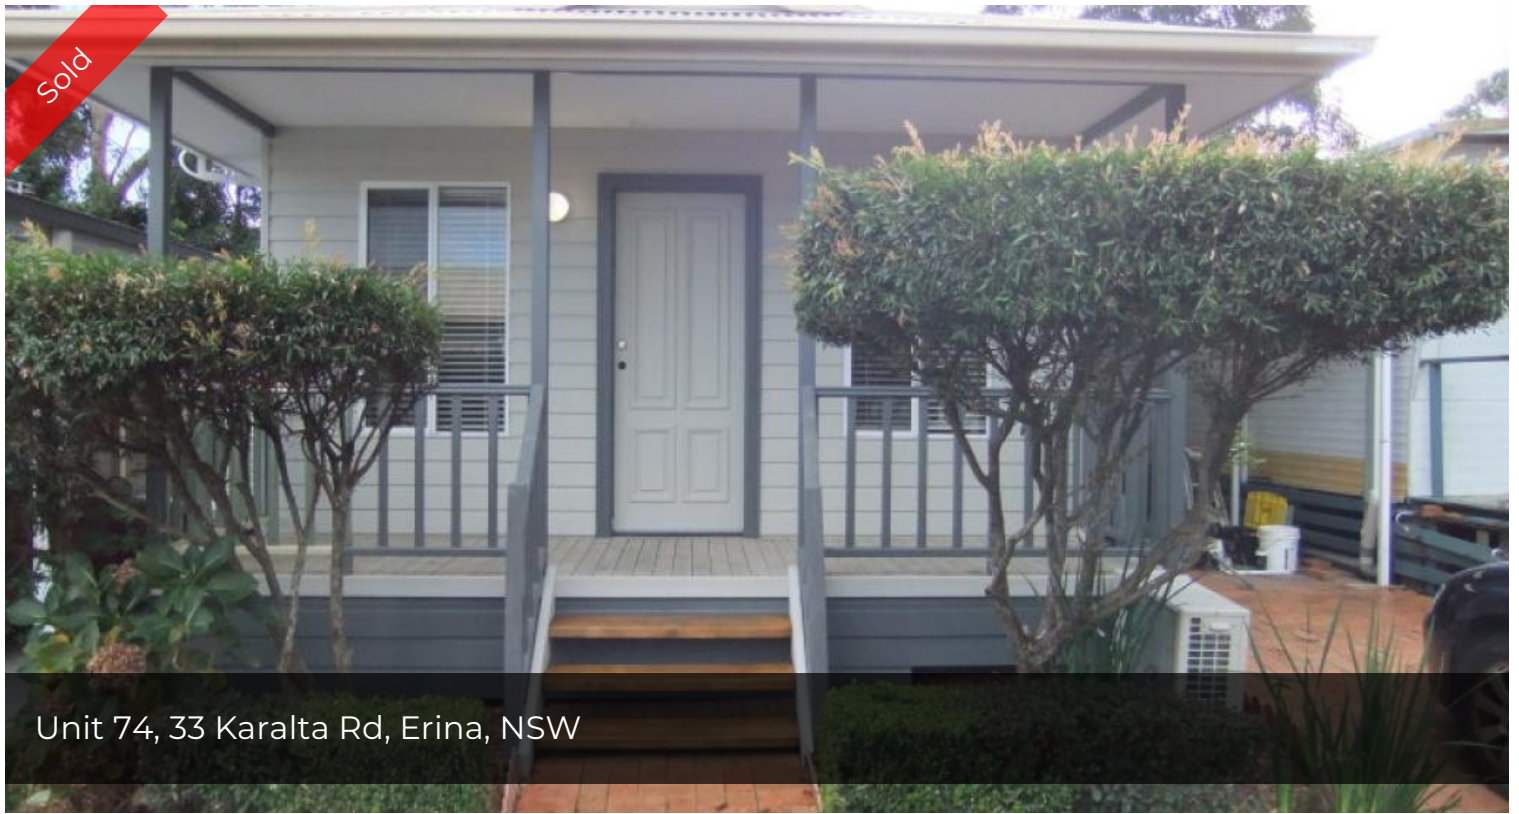

Sold

Unit 74, 33 Karalta Rd, Erina, NSW

"2 bedroom relocatable home close to Erina Fair Central Coast NSW "

Refurbished, 2 bedroom steel frame home with carport and shed. This home has brand new carpet and blinds, it is freshly painted inside and out. Air conditioning, with built ins in both bedrooms. Private courtyard area, low maintenance site.

You can inspect this home from Monday to Friday between 9.30 and 3 pm. You will enjoy a peaceful location and quiet retirement life style within walking distance to Erina Fair Shopping complex, the biggest on the Central Coast NSW. Regular bus services pick up at our village entry.

Situated in a quality seniors complex with a large swimming pool.

Several medical centres are nearby

Renting the site from the park owner allows you to buy the home outright at the incredibly low purchase price.