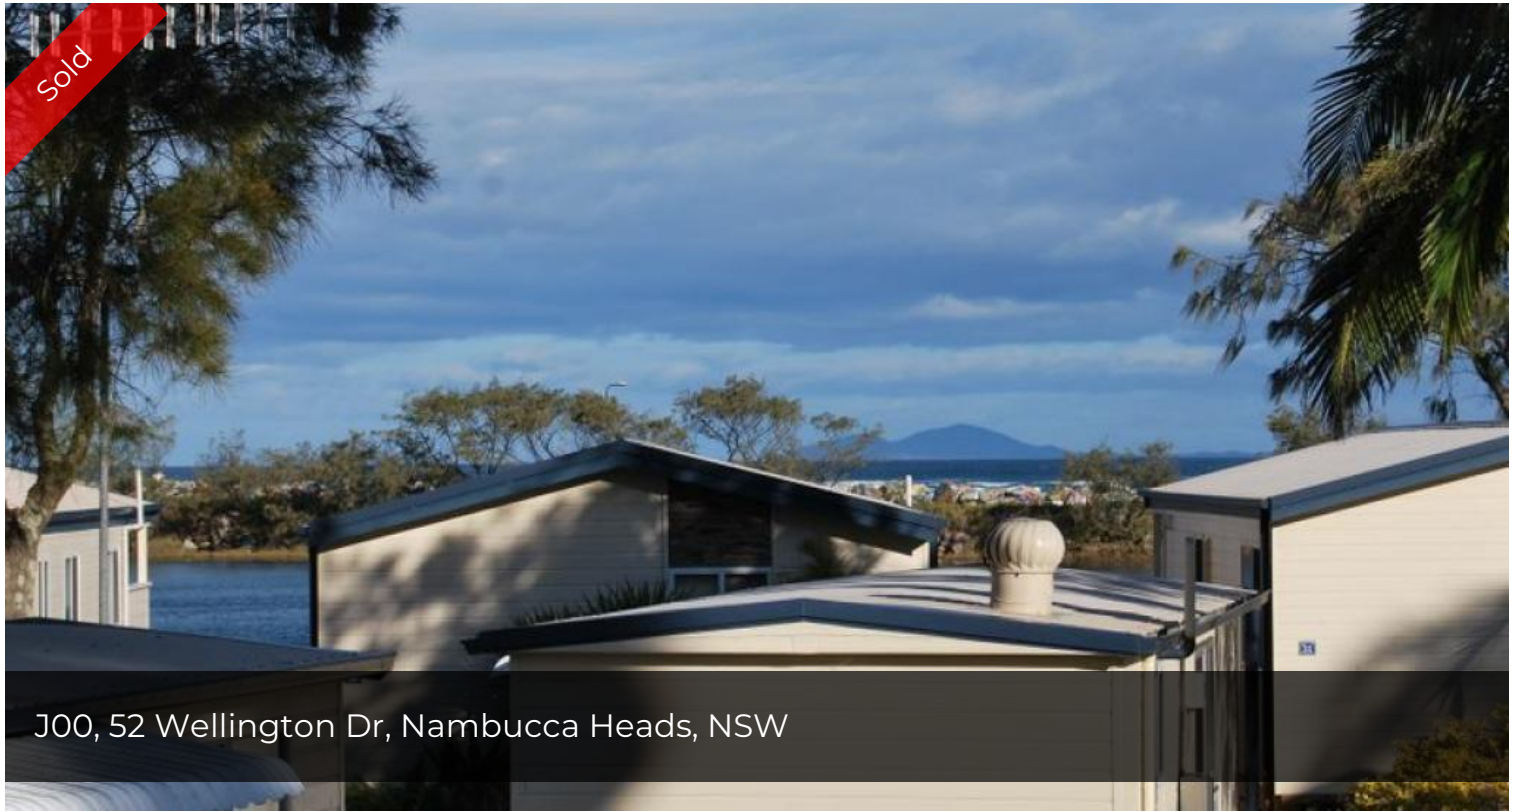

Sold

100, 52 Wellington Dr, Nambucca Heads, NSW

Relocatable home in the White Albatross Park

Relocatable home in the White Albatross Park

Situated in the award winning White Albatross Park on the banks of the Nambucca River this relocatable home is ideal for the budget minded.

Features Include:

- 1 bedroom
- Open plan living area
- Modern functional kitchen
- Rear deck & spacious
- Front porch area
- Partially renovated with lots of room to put your own finishing touches

Book an inspection today with our Cheryl Donaldson